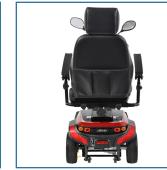

Ventura 3 DLX

HCPCS:

FIGURE A

FIGURE B

FIGURE C

FIGURE D

FIGURE E

FIGURE F

- Easily disassembles for transport
- 400 lbs. Weight Capacity
- Includes interchangeable color panels in Red and Blue (Figure A)
- 33 AH batteries for extended range
- Floorboard with 23" of foot space
- Ergonomic throttle control
- Height-adjustable swivel seat features fold-down backrest and adjustable padded armrests
- Seat position can be adjusted forward or backward
- Rear suspension and Anti-tip wheels
- Programmable controller
- Seat back reclines and features adjustable headrest
- Available with 18" or 20" width Captains Seat
- Flat-free, non-marking tires
- Large, plastic carry basket
- Easy-to-adjust Delta tiller
- Headlight, Turn signals/hazard lights and Rearview mirrors
- Easy free wheel operation

PRODUCTS

PRODUCTS	Description
VENTURA320CS	VENTURA 3-WHL DELUXE 20"CAPT.SEAT,RED/BL

SPECIFICATIONS

SPECIFICATIONS	Description
Base Weight	88 lbs.
Batteries (pair)	12V x 33AH
Battery Weight (pair)	46 lbs.
Brakes	Electromagnetic
Charger	4A Offboard
Climbing Angle	7.5°
Dimensions	48" (L) x 25" (W)
Floor to Seat Height	20.5" - 23.5"
Front Wheels	10" x 3" Flat-free
Ground Clearance	2.5"
HCPCS	N/A
Heaviest Piece Weight	60 lbs.
Maximum Range	16 miles
Motor	24V x 350W x 5100 rpm