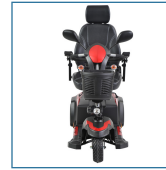

Ventura 3 DLX

HCPCS:

FIGURE A

FIGURE B

FIGURE C

FIGURE D

FIGURE E

FIGURE F

- Easily disassembles for transport
- 400 lbs. Weight Capacity
- Includes interchangeable color panels in Red and Blue (Figure A)
- 33 AH batteries for extended range
- Floorboard with 23" of foot space
- Ergonomic throttle control
- Height-adjustable swivel seat features fold-down backrest and adjustable padded armrests
- Seat position can be adjusted forward or backward
- Rear suspension and Anti-tip wheels
- Programmable controller
- Seat back reclines and features adjustable headrest
- Available with 18" or 20" width Captains Seat
- Flat-free, non-marking tires
- Large, plastic carry basket
- Easy-to-adjust Delta tiller
- Headlight, Turn signals/hazard lights and Rearview mirrors
- Easy free wheel operation

PRODUCTS

PRODUCTS	Description
VENTURA320CS	VENTURA 3-WHL DELUXE 20"CAPT.SEAT,RED/BL

SPECIFICATIONS

SPECIFICATIONS	Description
Base Weight	88 lbs.
Batteries (pair)	12V x 33AH
Battery Weight (pair)	46 lbs.
Brakes	Electromagnetic
Charger	4A Offboard
Climbing Angle	7.5°
Dimensions	48" (L) x 25" (W)
Floor to Seat Height	20.5" - 23.5"
Front Wheels	10" x 3" Flat-free
Ground Clearance	2.5"
HCPCS	N/A
Heaviest Piece Weight	60 lbs.
Maximum Range	16 miles
Motor	24V x 350W x 5100 rpm